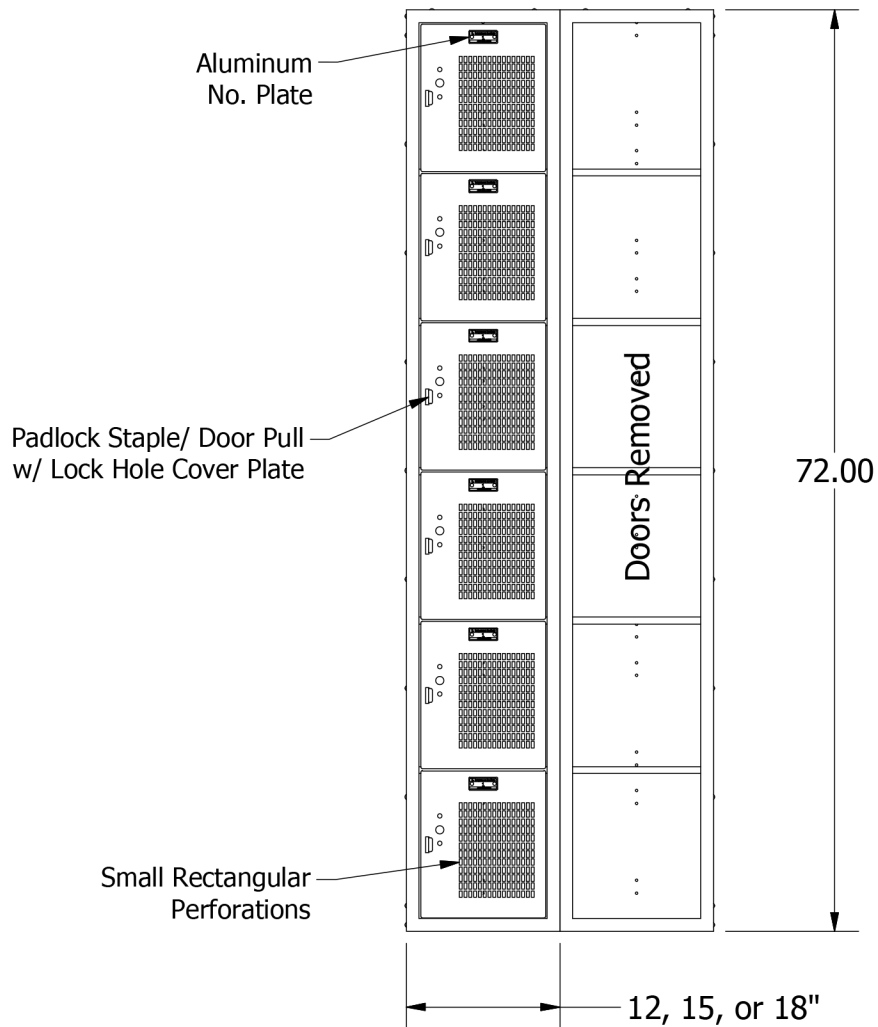

2

1

72" High 6 Tier Jorgenson Ventilated Locker

B

B

A

A

Allow $\frac{1}{16}$ " growth per frame