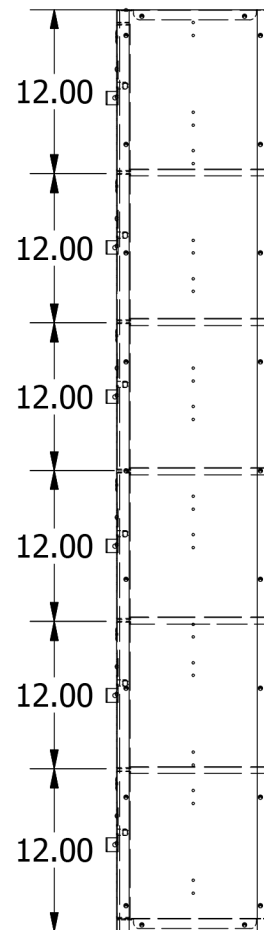

2

1

72" High 6 Tier Jorgenson Ventilated Locker

B

B

A

A

Allow $\frac{1}{16}$ " growth per frame